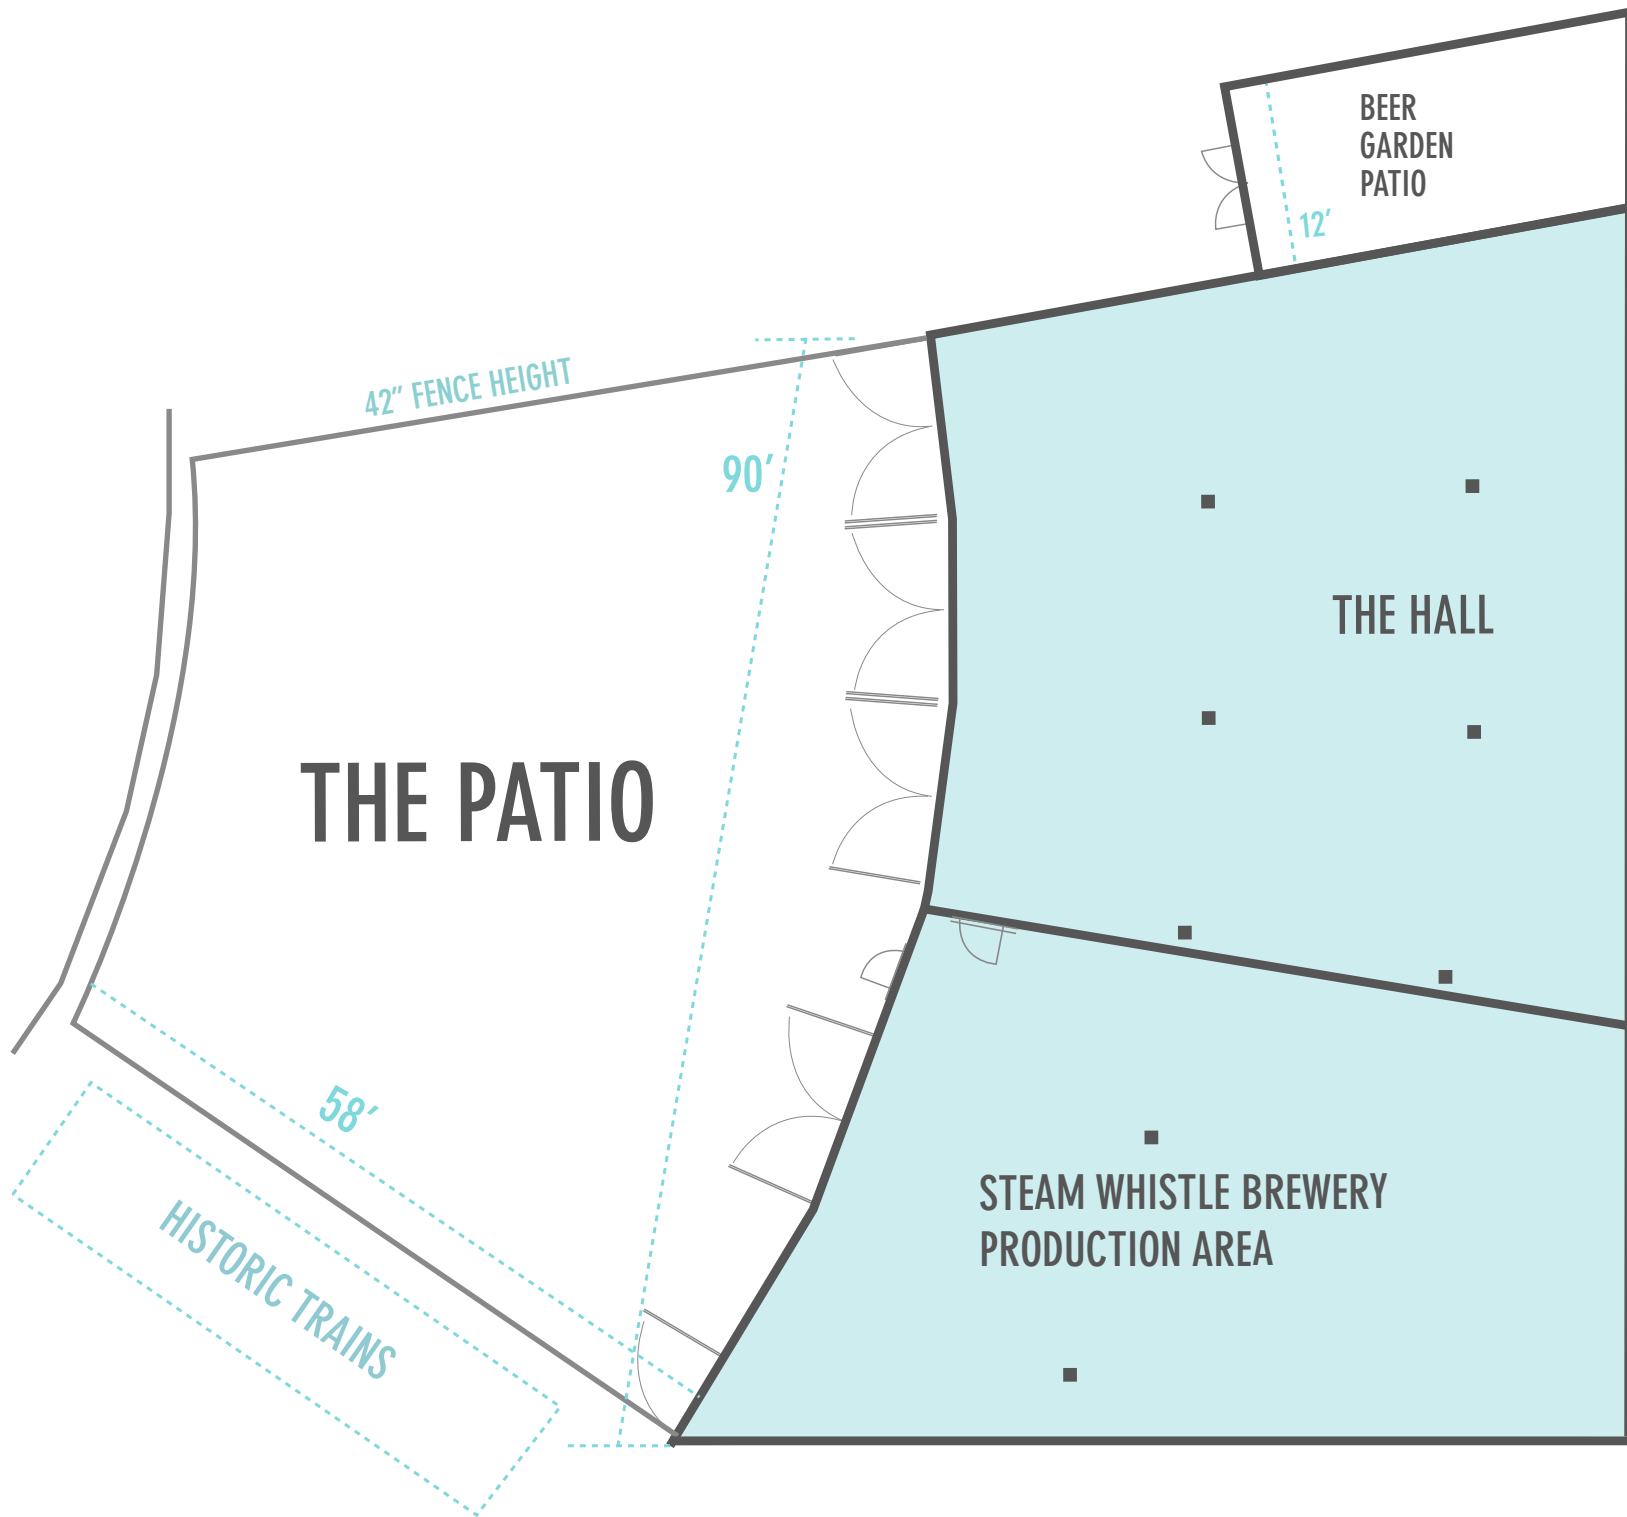

THE PATIO

HISTORIC TRAINS

58'

42" FENCE HEIGHT

90'

STEAM WHISTLE BREWERY
PRODUCTION AREA

BEER
GARDEN
PATIO

78'

90'

THE HALL

12'

WASHROOMS

MEN'S

WOMEN'S

KITCHEN

41'

THE GALLERY

72'

12'

MAIN (NORTH)
ENTRANCE

12'

THE PATIO

THE HALL

**STEAM WHISTLE BREWERY
PRODUCTION AREA**

**BEER
GARDEN
PATIO**

42" FENCE HEIGHT

90'

58'

HISTORIC TRAINS

12'

MAIN (NORTH) ENTRANCE