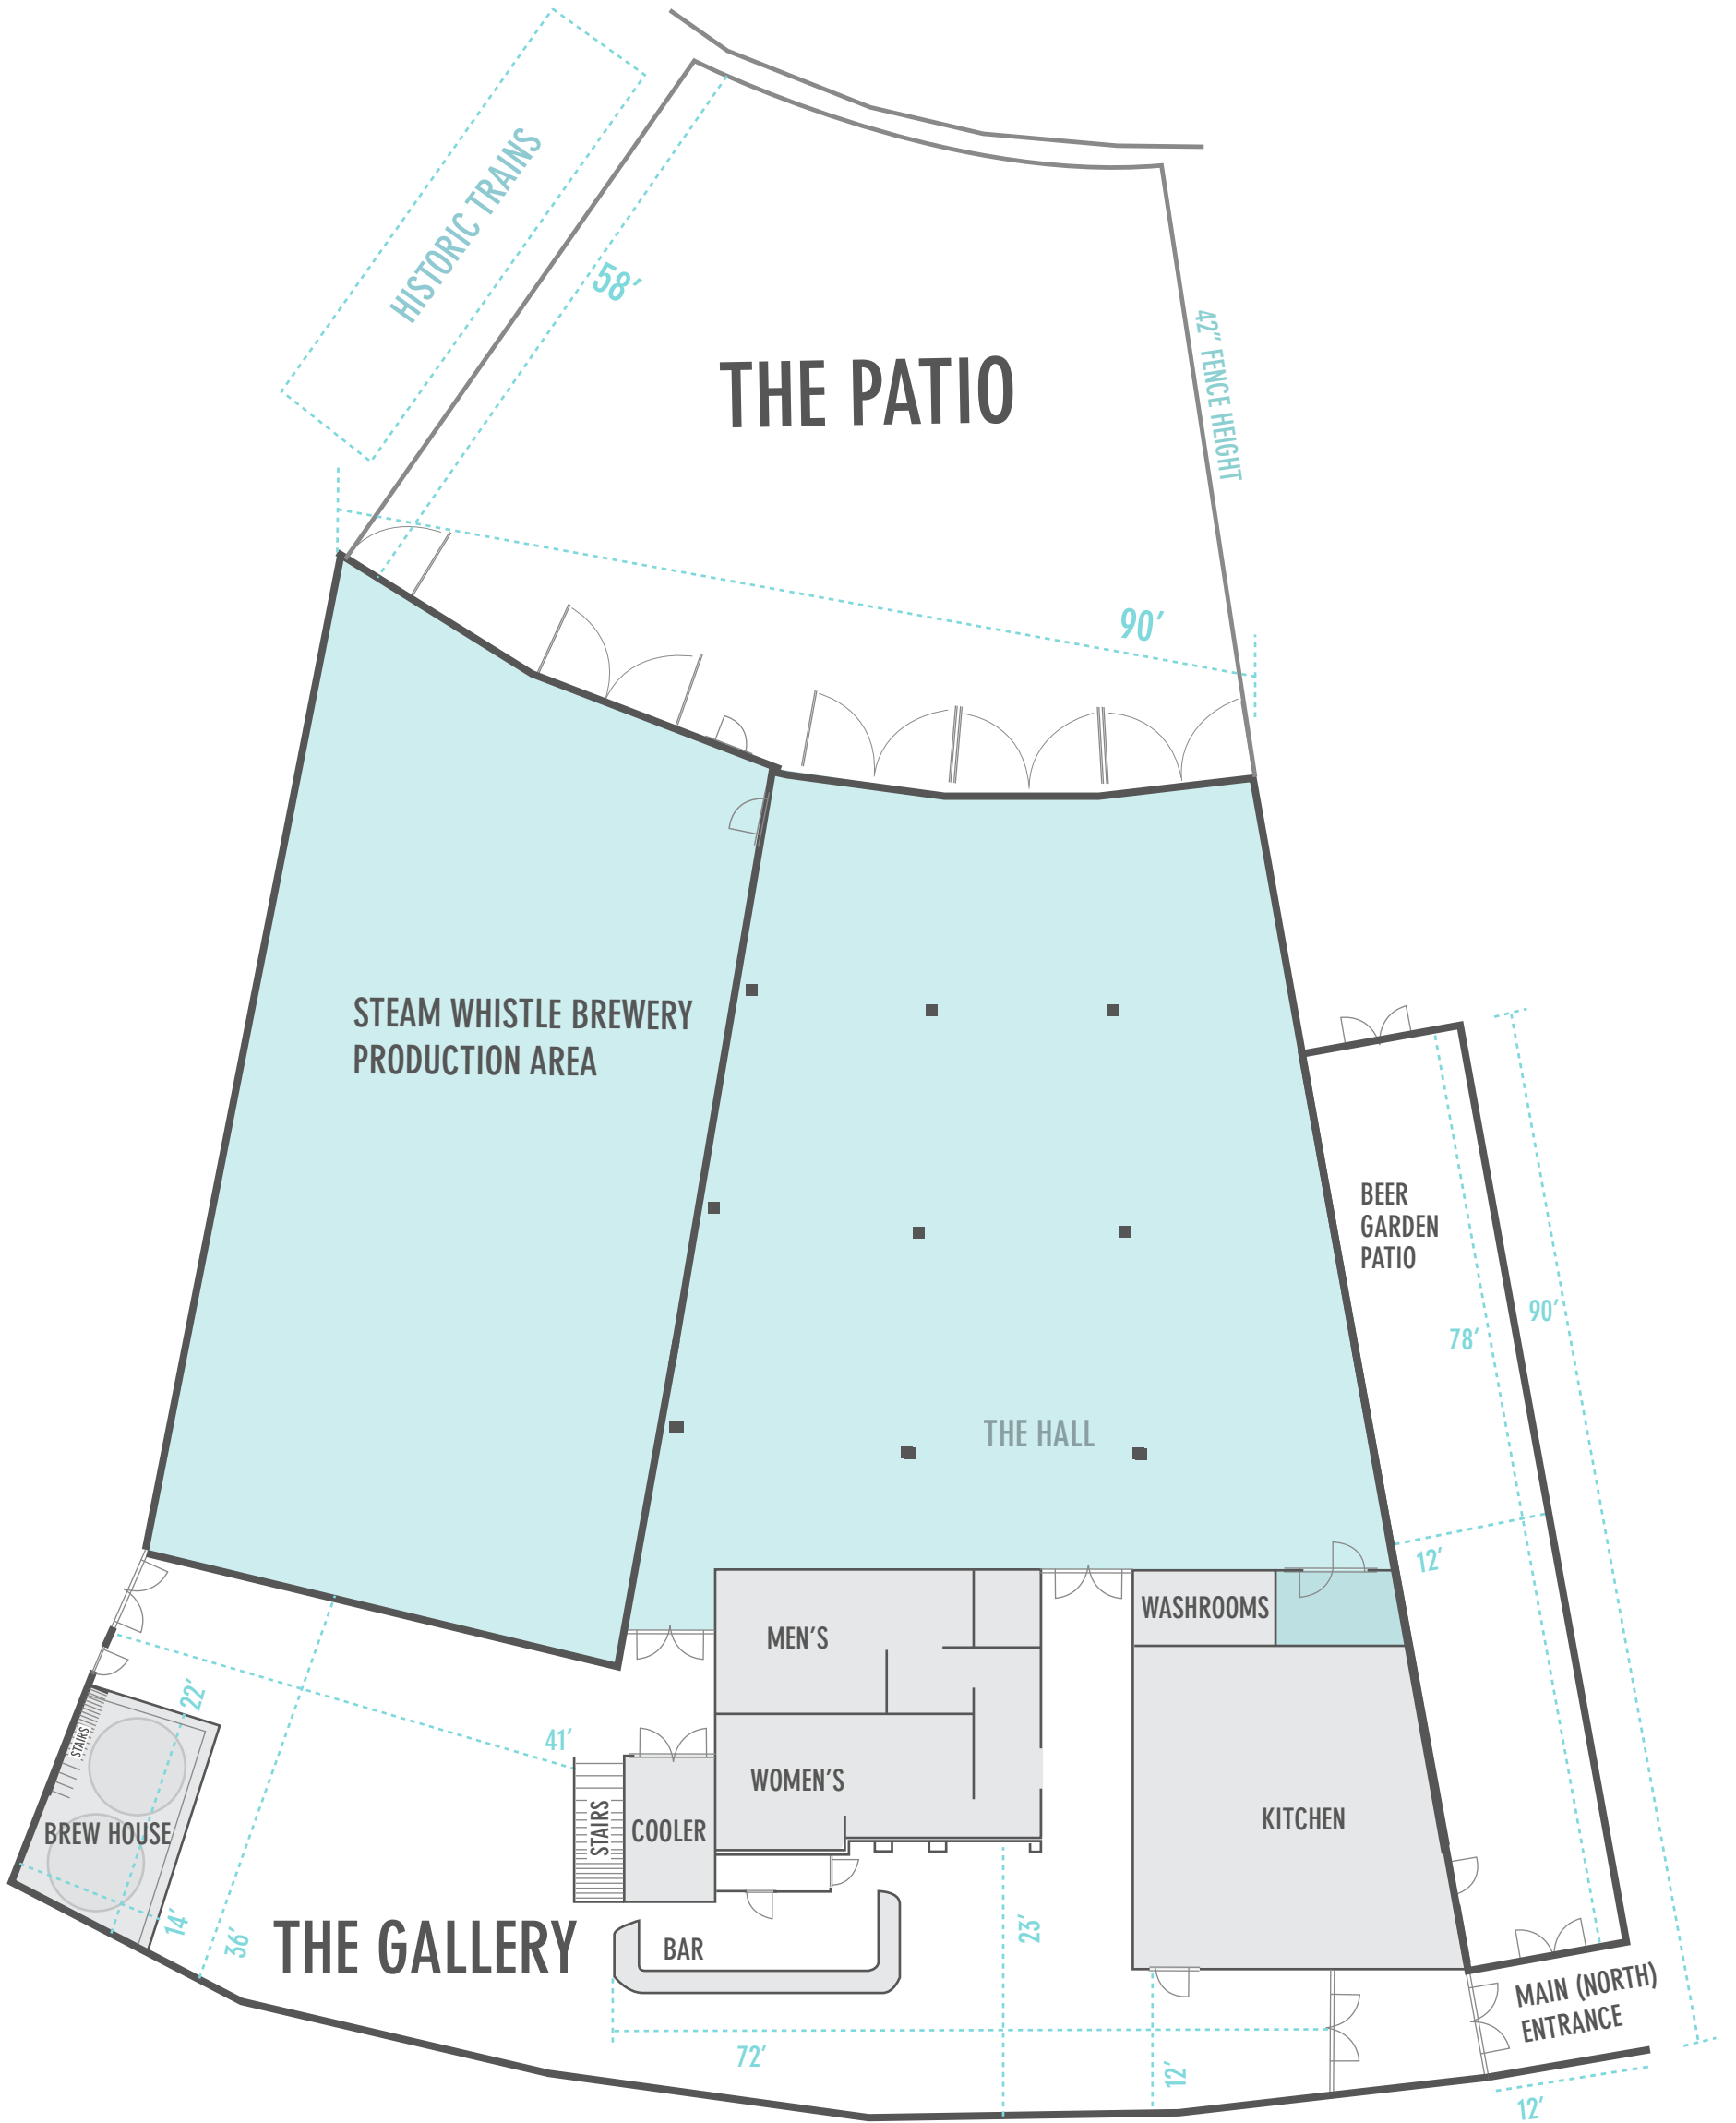

THE PATIO

HISTORIC TRAINS

58'

42" FENCE HEIGHT

90'

STEAM WHISTLE BREWERY
PRODUCTION AREA

BEER
GARDEN
PATIO

78'

STAIRS

COOLER

BAR

23'

BREW HOUSE

22'

14'

36'

THE GALLERY

72'

12'

MAIN (NORTH)
ENTRANCE

12'

THE PATIO

THE HALL

**STEAM WHISTLE BREWERY
PRODUCTION AREA**

**BEER
GARDEN
PATIO**

42" FENCE HEIGHT

90'

58'

HISTORIC TRAINS

12'

MAIN (NORTH) ENTRANCE