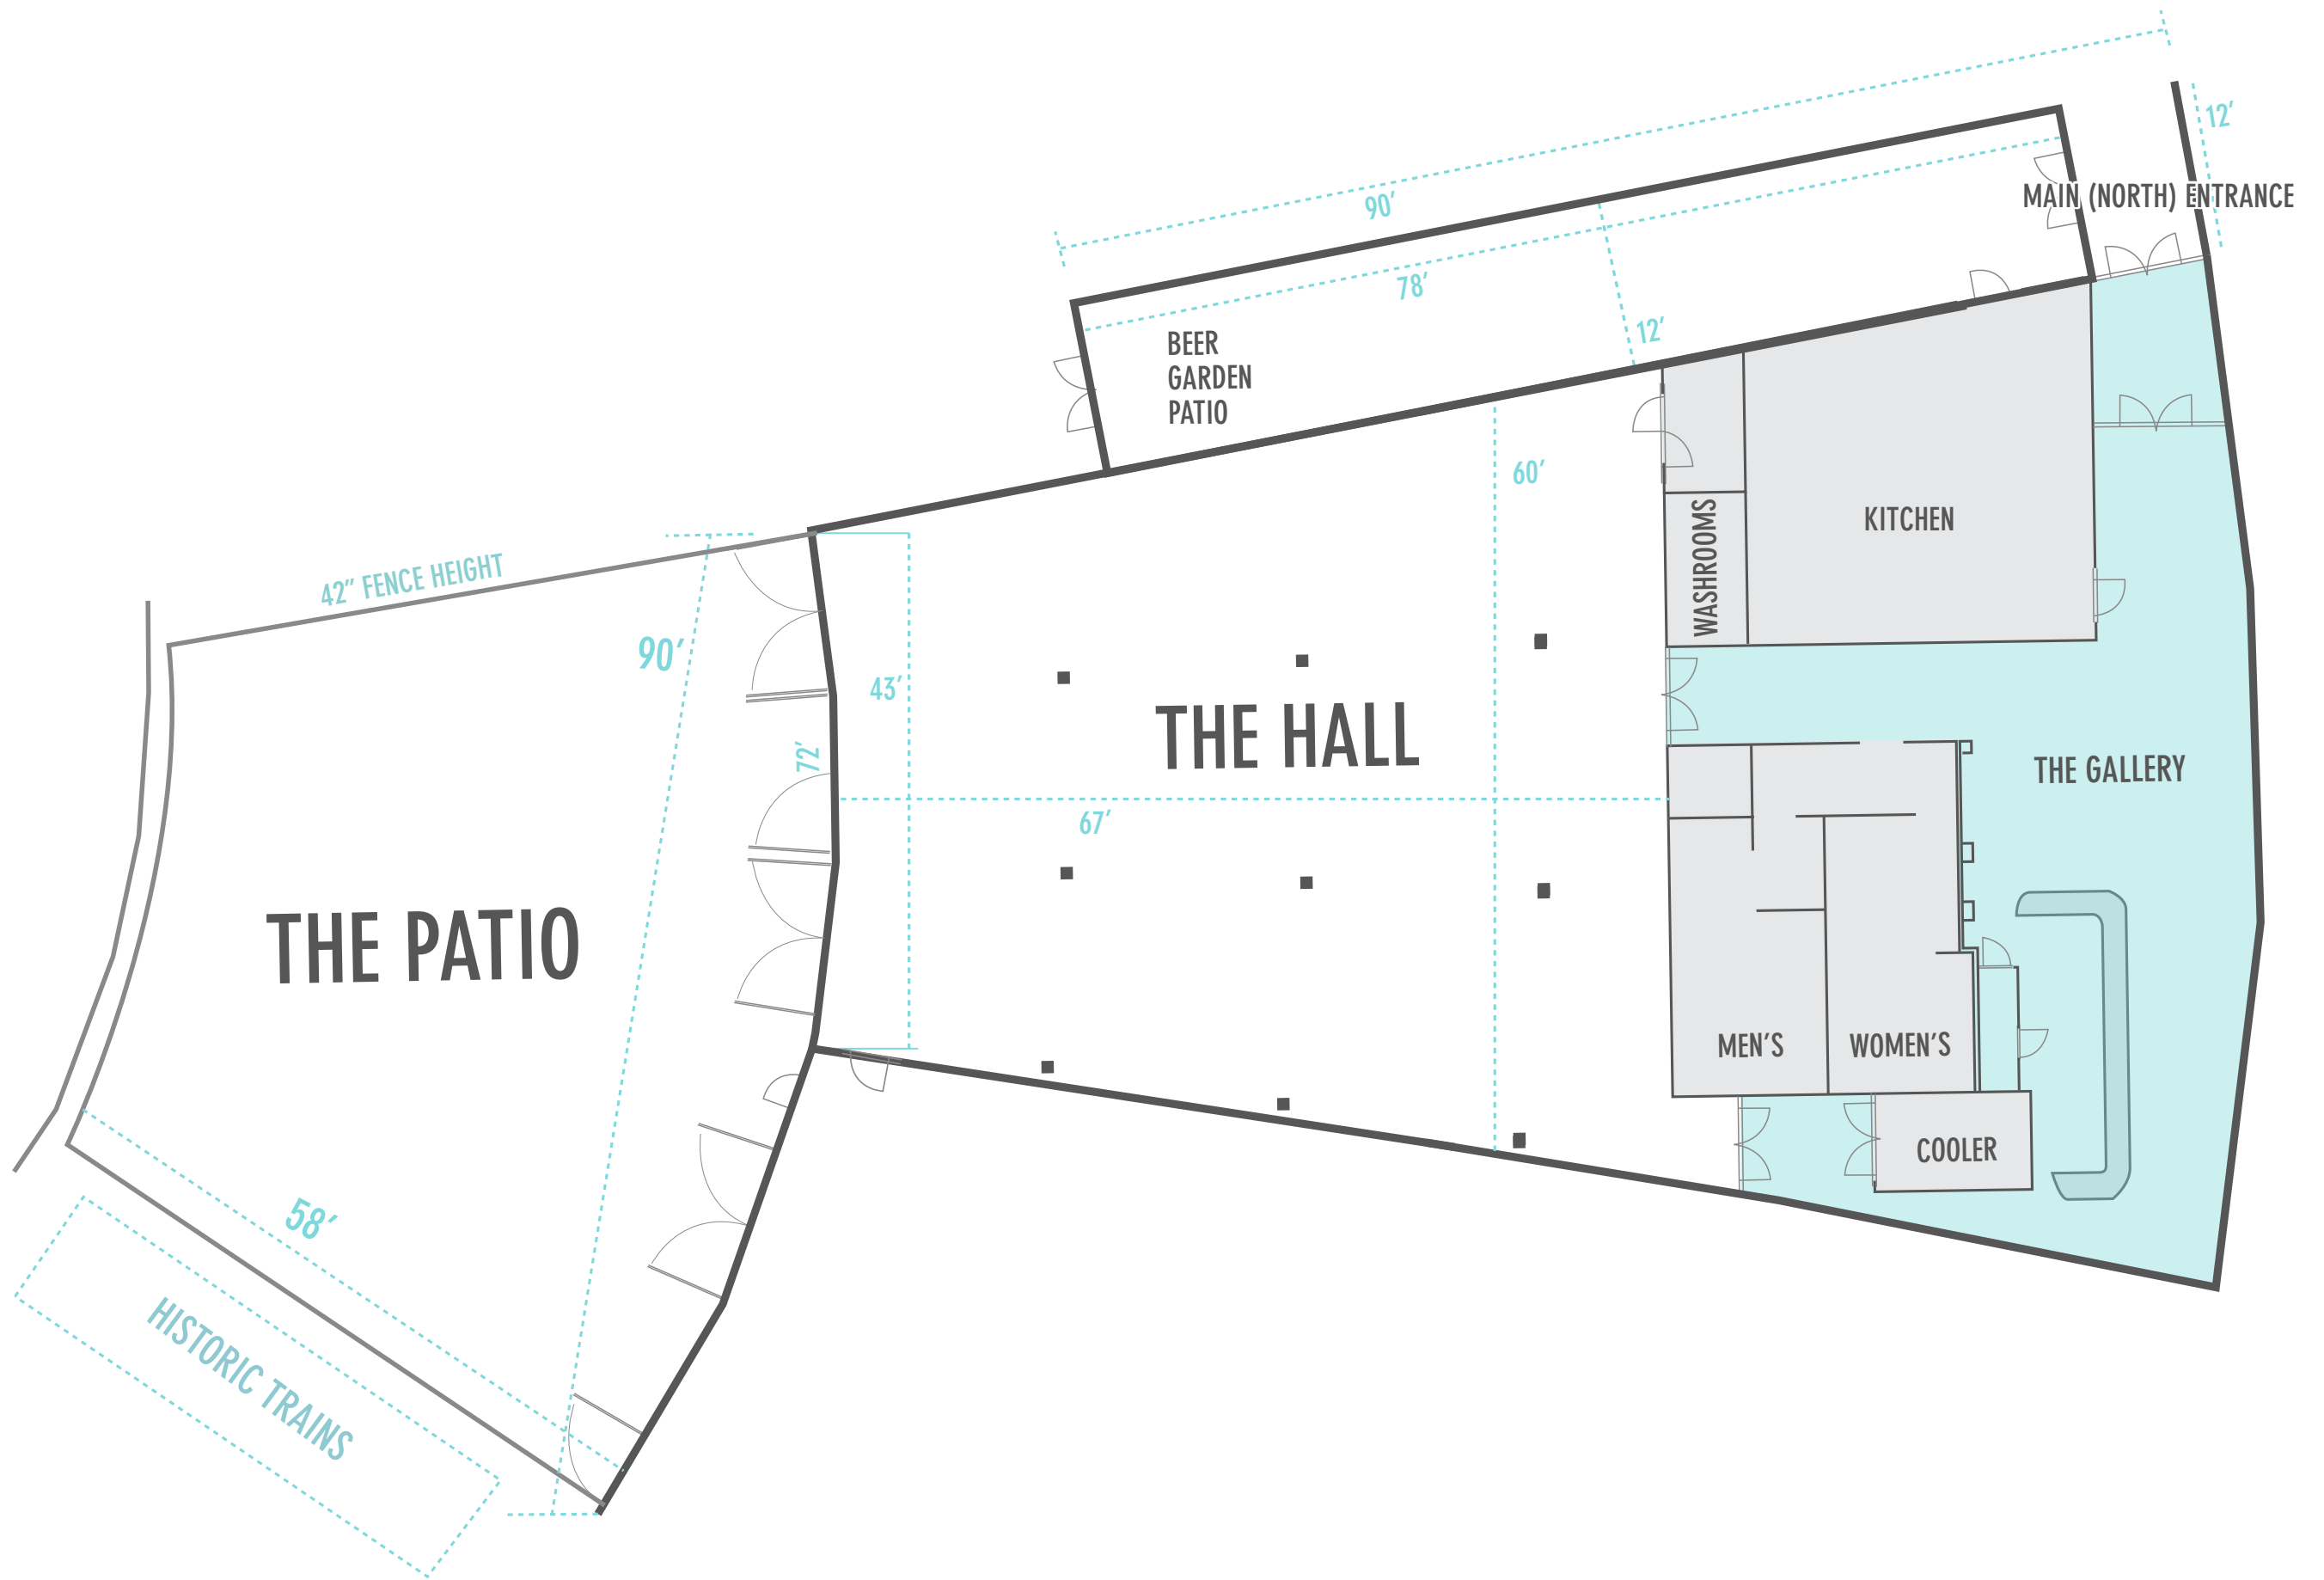

THE PATIO

HISTORIC TRAINS

58'

42" FENCE HEIGHT

90'

STEAM WHISTLE BREWERY
PRODUCTION AREA

BEER
GARDEN
PATIO

78'

90'

THE HALL

12'

WASHROOMS

MEN'S

WOMEN'S

KITCHEN

41'

THE GALLERY

72'

12'

MAIN (NORTH)
ENTRANCE

12'

THE PATIO

THE HALL

**STEAM WHISTLE BREWERY
PRODUCTION AREA**

**BEER
GARDEN
PATIO**

42" FENCE HEIGHT

90'

58'

HISTORIC TRAINS

12'

MAIN (NORTH) ENTRANCE